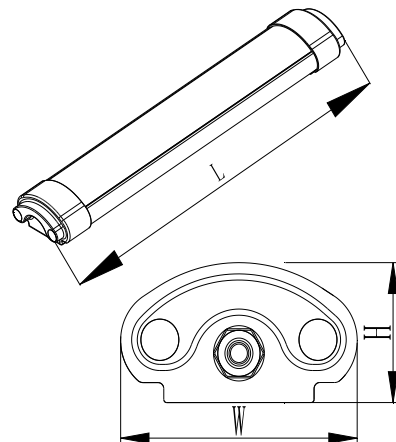

Product main feature

This product uses high brightness LED source and constant current driver, reach to stable ,reliable, low power consumption and long lifespan. Light body is made by anodized pure aluminum, the appearance are simple, fashion and fastness. And great thermal management can effectively guarantee the LED working stability. Cover use high transmittance and fireproof PC material, so light uniformity, soft, high efficiency. What's more, products easy to operate, quickly light, no flicker, no noise, no glare, no lead ,no mercury and other harmful substances. And fixture's installation conveniently, accept ceiling and hanging installation. Finally it is IP65 waterproof rating, widely used in many indoor and outdoor spaces, such as warehouses, underground parking, walkways, shopping malls, supermarkets and so on.

Item No.	0.6M	0.9M	1.2M	1.5M
Input Voltage (V)	220-265	220-265	220-265	220-265
Rated Current (mA)	180	270	360	540
Frequency (Hz)	50-60			
Power (W)	20	30	40	60
Color Temperature(K)	2700-6500	2700-6500	2700-6500	2700-6500
Luminous Flux (Lm)	>1800	>2700	>3600	>5400
IP Rating	IP65			
Dimension(mm)	L608*84*46	L908*84*46	L1218*84*46	L1508*84*46