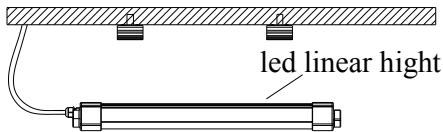

Installation Instructions

A. Make a right position for screw hole

B. Screw the clip on the ceiling tightly

C. electric wire connect to the lamp

D. Install the lamp into the clips

E. Adjust the position of the fixture

Note

- Please read product manual carefully before installing and using;
- Please confirm the packing label is consistent with the product, make sure the products have been not damaged during the transit, or cannot be used to installation;
- Please confirm whether the switch before installation wiring and electric processing closed state;
- Do not touch the product case and avoid eyes look shiny surface for a long time;
- Product must be stay away from open flame and high temperature object;
- Please inspection, maintenance or scrap processing after product service life.
- This products is IP65, prohibit underwater installation and water soaked i nstallation
- For type Z attachments: the external flexible cable or cord of this luminaire cannot be replaced; if the cord is damaged, the luminaire shall be destroyed
- For non-user replaceable light sources: the light source contained this luminaire shall only be replaced by the manufacturer or his service agent or similar qualified person.