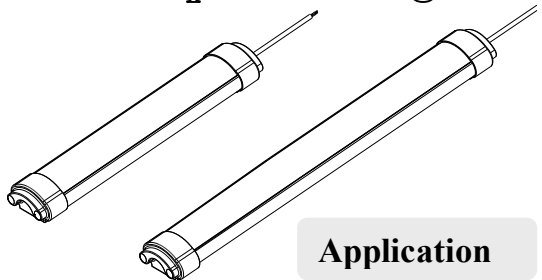

LED Trip-Proof Light

Application

Hotel, office, shopping malls, supermarkets, hospitals, schools, warehouses, corridor, indoor and outdoor parking, other high energy saving, high RA and high moisture proof place.

Product main feature

This product uses high brightness LED source and constant current driver, reach to stable ,reliable, low power consumption and long lifespan. Light body is made by anodized pure aluminum, the appearance are simple, fashion and fastness. And great thermal management can effectively guarantee the LED working stability. Cover use high transmittance and fireproof PC material, so light uniformity, soft, high efficiency. What's more, products easy to operate, quickly light, no flicker, no noise, no glare, no lead ,no mercury and other harmful substances. And fixture's installation conveniently, accept ceiling and hanging installation. Finally it is IP65 waterproof rating, widely used in many indoor and outdoor spaces, such as warehouses, underground parking, walkways, shopping malls, supermarkets and so on.

Item No.	0.6M	0.9M	1.2M	1.5M
Input Voltage (V)	220-265	220-265	220-265	220-265
Rated Current (mA)	180	270	360	540
Frequency (Hz)	50-60			
Power (W)	20	30	40	60
Color Temperature(K)	2700-6500	2700-6500	2700-6500	2700-6500
Luminous Flux (Lm)	>1800	>2700	>3600	>5400
IP Rating	IP65			
Dimension(mm)	L608*84*46	L908*84*46	L1218*84*46	L1508*84*46