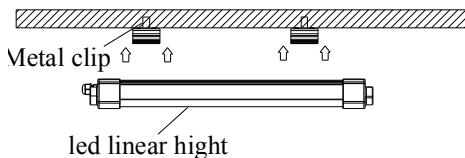

Installation Instructions

A. Make a right position for screw hole

B. Screw the clip on the ceiling tightly

C. electric wire connect to the lamp

D. Install the lamp into the clips

E. Adjust the position of the fixture

Note

- Please read product manual carefully before installing and using;
- Please confirm the packing label is consistent with the product, make sure the products have been not damaged during the transit, or cannot be used to installation;
- Please confirm whether the switch before installation wiring and electric processing closed state;
- Do not touch the product case and avoid eyes look shiny surface for a long time;
- Product must be stay away from open flame and high temperature object;
- Please inspection, maintenance or scrap processing after product service life.
- This products is IP65, prohibit underwater installation and water soaked i nstallation
- For type Z attachments: the external flexible cable or cord of this luminaire cannot be replaced; if the cord is damaged, the luminaire shall be destroyed
- For non-user replaceable light sources: the light source contained this luminaire shall only be replaced by the manufacturer or his service agent or similar qualified person.