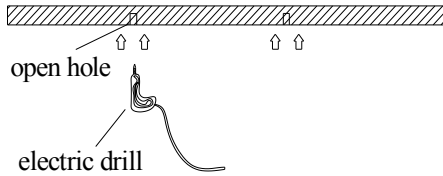

Installation Instructions

A. Make a right position for screw hole

B. Screw the clip on the ceiling tightly