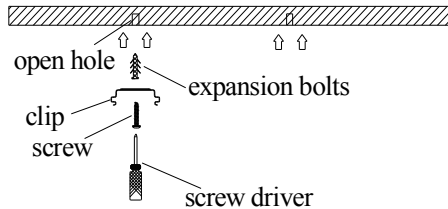

Installation Instructions

A. Make a right position for screw hole

B. Screw the clip on the ceiling tightly

C. electric wire connect to the lamp

D. Install the lamp into the clips

E. Adjust the position of the fixture

Note

- Please read product manual carefully before installing and using;
- Please confirm the packing label is consistent with the product, make sure the products have been not damaged during the transit, or cannot be used to installation;
- Please confirm whether the switch before installation wiring and electric processing closed state;
- Do not touch the product case and avoid eyes look shiny surface for a long time;
- Product must be stay away from open flame and high temperature object;
- Please inspection, maintenance or scrap processing after product service life.
- This products is IP65, prohibit underwater installation and water soaked i nstallation
- For type Z attachments: the external flexible cable or cord of this luminaire cannot be replaced; if the cord is damaged, the luminaire shall be destroyed
- For non-user replaceable light sources: the light source contained this luminaire shall only be replaced by the manufacturer or his service agent or similar qualified person.